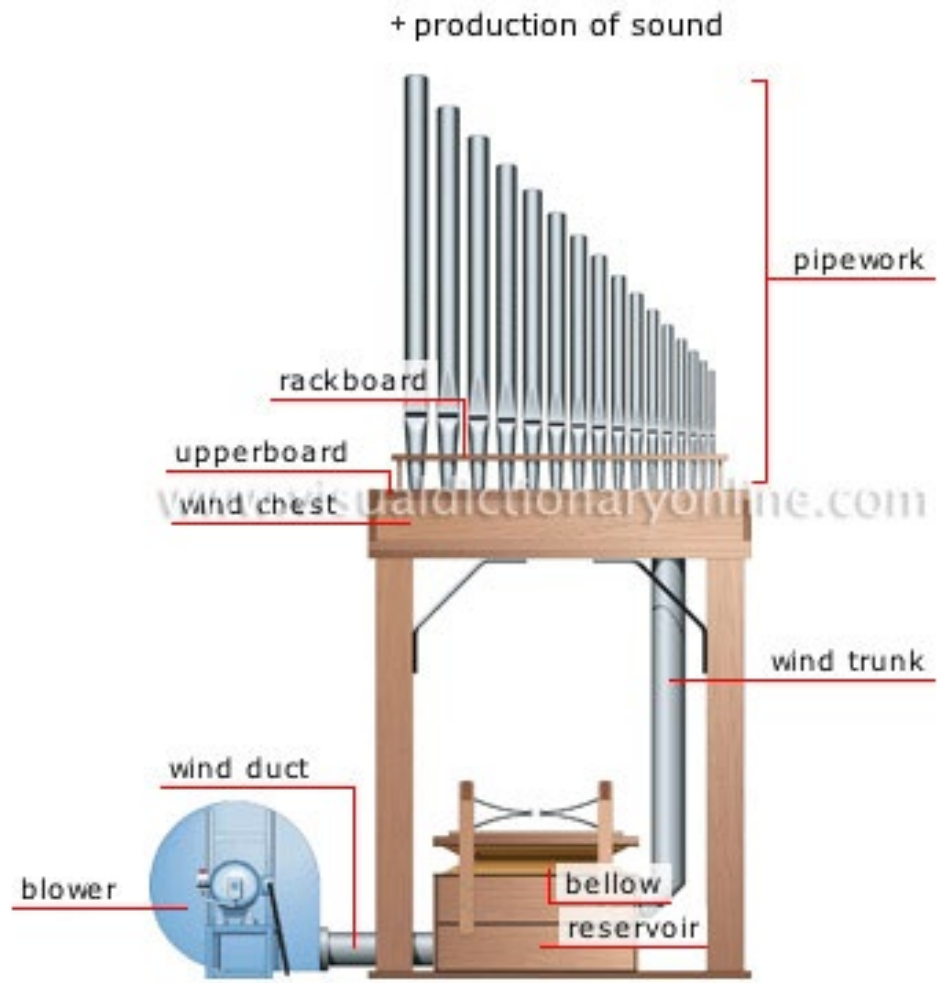

# The Organ Console

Packet pg. 2

**Stops (rocker tabs)**

**Power Switch**

**Setter**

**General combination pistons**

**Division (local) combination pistons**

**Expression pedals**